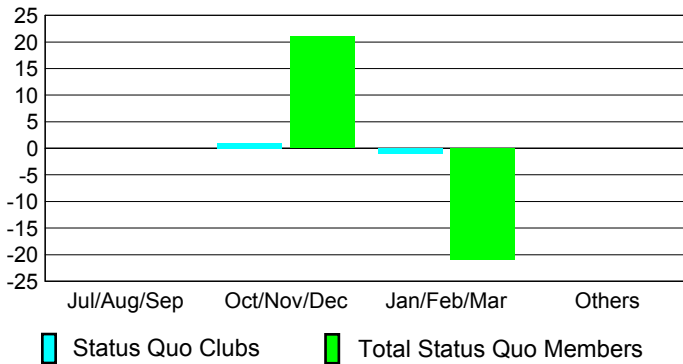

2012-2013 GMT Reports for District (or Undistricted) **District 323 G1**

GMT: **KAMLESH JAIN**

Location: **INDIA**

GMT CA: **6**

**CLUBS**

Month	New Club Goal	Actual New Clubs	Actual Dropped Clubs	Gain/Loss of Clubs
<b>2012-2013</b>				
Jul/Aug/Sep	3	2	1	1
Oct/Nov/Dec	2	0	2	-2
Jan/Feb/Mar	2	0	-1	1
Apr/May/June	1	0	5	-5
<b>Totals</b>	<b>8</b>	<b>2</b>	<b>7</b>	<b>-5</b>

**Club Results 2012-2013**  
Goal, New, Dropped, Gain/Loss

**YTD Status Quo Clubs 2012-2013**

Status Quo Clubs Compared to Status Quo Members

**Club Gain/Loss 2012-2013**

**MEMBERSHIP**

Month	Net Memb Goal	Actual New Memb	Actual Dropped Memb	Gain/Loss of Memb
<b>2012-2013</b>				
Jul/Aug/Sep	100	97	221	-124
Oct/Nov/Dec	100	158	375	-217
Jan/Feb/Mar	100	109	72	37
Apr/May/June	50	101	294	-193
<b>Totals</b>	<b>350</b>	<b>465</b>	<b>962</b>	<b>-497</b>