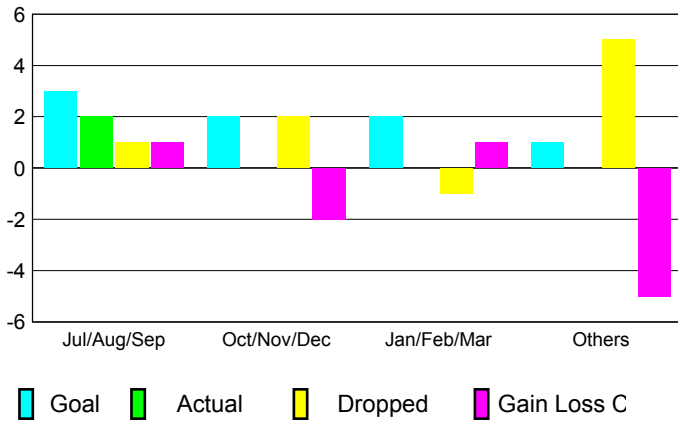

2012-2013 GMT Reports for District (or Undistricted) **District 323 G1**

GMT: **KAMLESH JAIN**

Location: **INDIA**

GMT CA: **6**

**CLUBS**

Month	New Club Goal	Actual New Clubs	Actual Dropped Clubs	Gain/Loss of Clubs
<b>2012-2013</b>				
Jul/Aug/Sep	3	2	1	1
Oct/Nov/Dec	2	0	2	-2
Jan/Feb/Mar	2	0	-1	1
Apr/May/June	1	0	5	-5
<b>Totals</b>	<b>8</b>	<b>2</b>	<b>7</b>	<b>-5</b>

**Club Results 2012-2013**  
Goal, New, Dropped, Gain/Loss

**YTD Status Quo Clubs 2012-2013**

Status Quo Clubs Compared to Status Quo Members

**Club Gain/Loss 2012-2013**

**MEMBERSHIP**

Month	Net Memb Goal	Actual New Memb	Actual Dropped Memb	Gain/Loss of Memb
<b>2012-2013</b>				
Jul/Aug/Sep	100	97	221	-124
Oct/Nov/Dec	100	158	375	-217
Jan/Feb/Mar	100	109	72	37
Apr/May/June	50	101	294	-193
<b>Totals</b>	<b>350</b>	<b>465</b>	<b>962</b>	<b>-497</b>