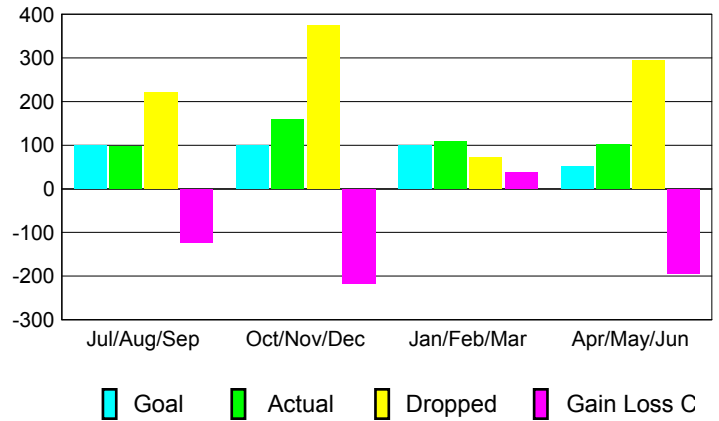

**Club Results 2012-2013**  
Goal, New, Dropped, Gain/Loss

**YTD Status Quo Clubs 2012-2013**

Status Quo Clubs Compared to Status Quo Members

**Club Gain/Loss 2012-2013**

**MEMBERSHIP**

Month	Net Memb Goal	Actual New Memb	Actual Dropped Memb	Gain/Loss of Memb
<b>2012-2013</b>				
Jul/Aug/Sep	100	97	221	-124
Oct/Nov/Dec	100	158	375	-217
Jan/Feb/Mar	100	109	72	37
Apr/May/June	50	101	294	-193
<b>Totals</b>	<b>350</b>	<b>465</b>	<b>962</b>	<b>-497</b>

**Membership Results 2012-2013**  
Goal, New, Dropped, Gain/Loss

**Gender Comparison 2012-2013**

**Membership Gain/Loss 2012-2013**